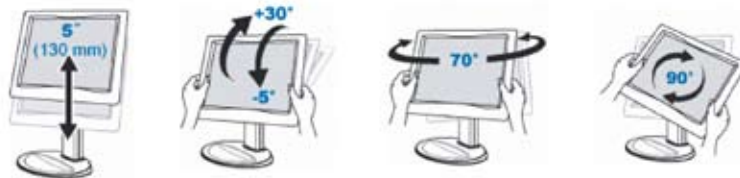

TFT LCD Monitor

TFT CCTV LCD Monitor(Professional Type)

KS-15P
15" TFT LCD CCTV Monitor w/ TV Panel

KS-20P
20" TFT LCD CCTV Monitor w/ TV Panel

High resolution TFT CCTV LCD Monitor

KS-15H 15" High Resolution TFT LCD CCTV Monitor
KS-17H 17" High Resolution TFT LCD CCTV Monitor
KS-19H 19" High Resolution TFT LCD CCTV Monitor

TFT CCTV LCD Monitor

KS-15M
15" TFT LCD CCTV Monitor

KS-17/19M
17"/ 19" TFT LCD CCTV Monitor

TV / Monitor Stand Solutions

High Adjustable 3-Axis LCD Stand **KS-101**

3 Axis adjustable solution

KS-102

3-Axis LCD Wallmount

KS-103